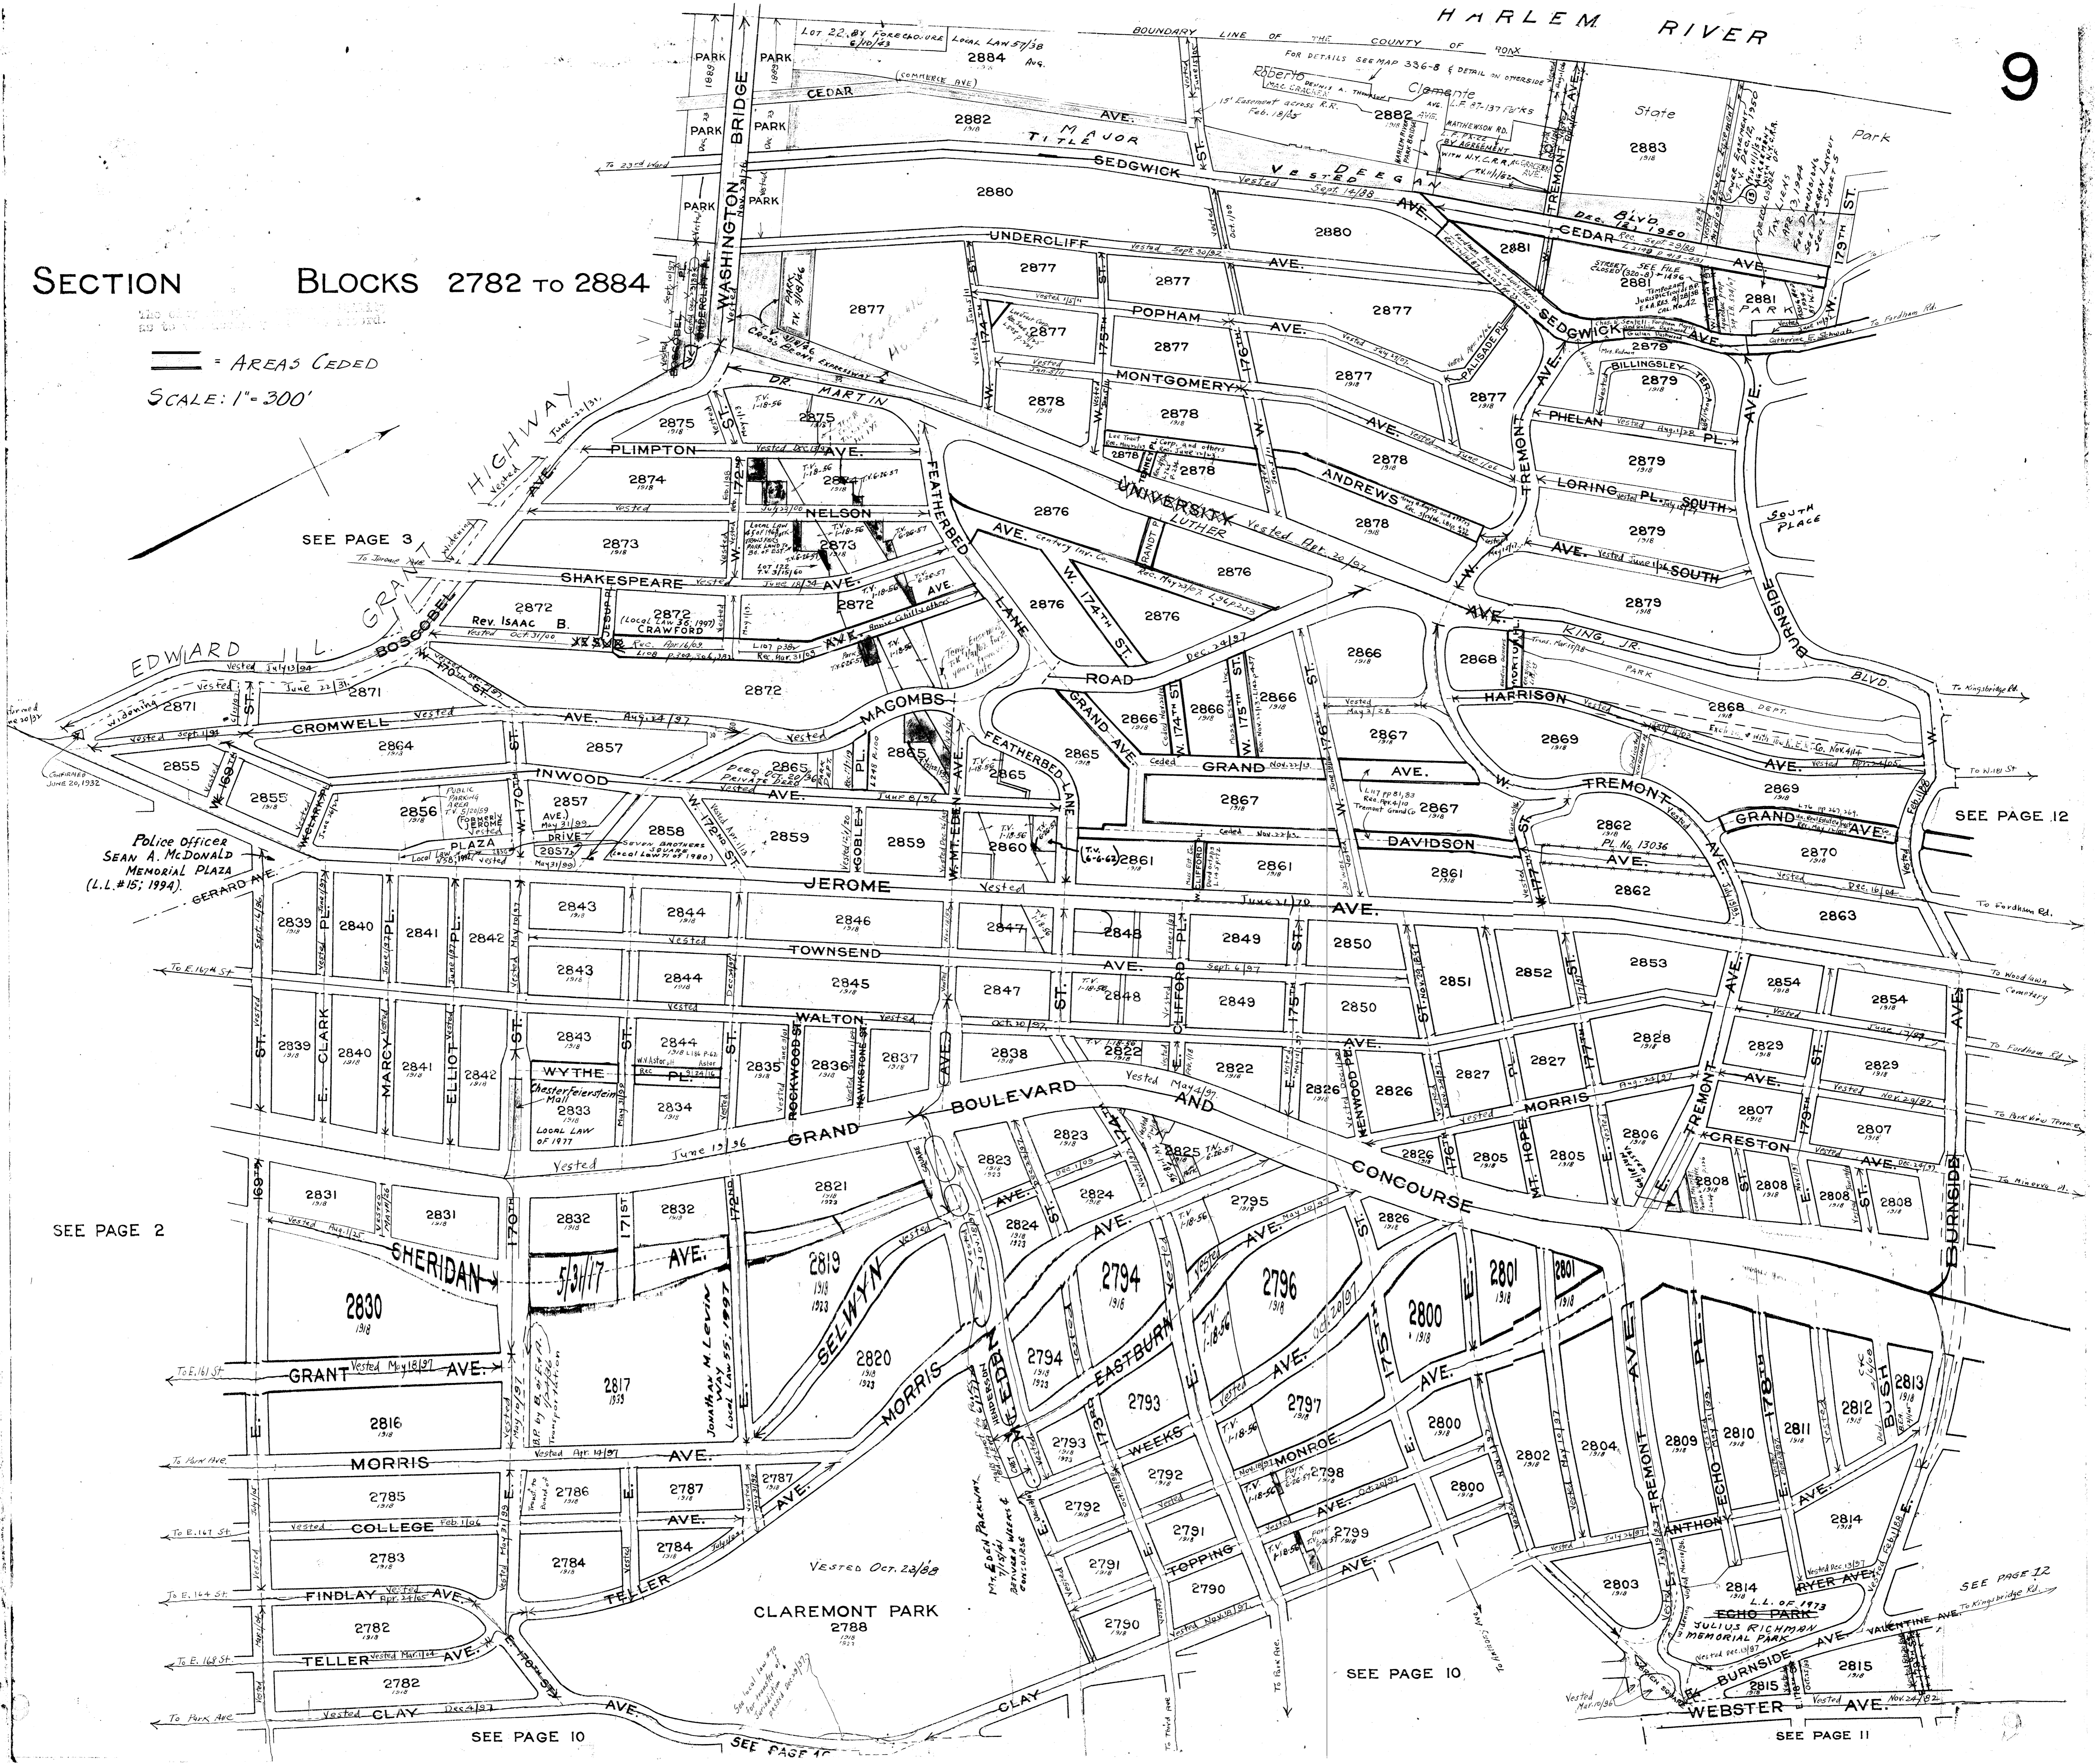

SECTION BLOCKS 2782 TO 2884

== AREAS CEDED  
SCALE: 1" = 300'

SEE PAGE 3

SEE PAGE 12

Police Officer  
SEAN A. McDONALD  
MEMORIAL PLAZA  
(L.L.#15; 1994)

SEE PAGE 2

SEE PAGE 10

SEE PAGE 12